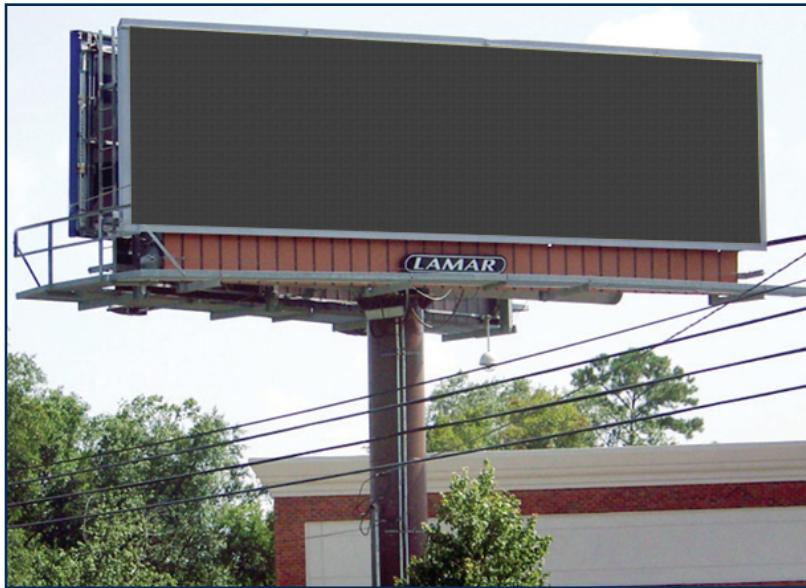

7207 Kavanaugh Road
Crestwood, KY 40014
866.518.2330
www.americanpressbox.com

REFURBISHED
DIGITAL VIDEO DISPLAY

10'6" X 36' - 20MM

MODEL D SIZE:
10'6" X 36' - 20MM

This product is ideal for intermediate to large football arenas at the high school and small collegiate level. The display can be used to show live game stats, player profile, scores, and pre-recorded videos. Use it to promote booster programs and communicate relevant information to attendees. Live feed, and replay capability is available at an additional cost.

Physical Specifications

- Cabinet Size - 10'-4 3/8" x 35'-3 7/8"
- Active Area - 9'-5 1/2" x 34'-4"
- Pixel Pitch - 20mm
- Pixel Matrix - 144h x 528w
- Power (Amps/Leg) - 90 amps
- Weight - 4,455 lbs

Electrical Specifications

- System Voltage - 120/240 (3 Wires+ GND)
- Number of Poles - 2
- Maximum Watts - 20,880
- Amperes Per Line - 90

Operational Specifications

- Pixel Spacing - .78" (20mm)
- Viewing Angle (H) - 90
- Viewing Angle (V) - 40
- Brightness (nits) - 2,700-3000
- Video Processing - 19 Bit, 100% Digital
- Dimming Control - Light Sensing (auto or manual)
- Lifetime Rating - 100,000 hours*
- Service - Front Access
- Graphic Capability - Full Color Text, Graphics and Video