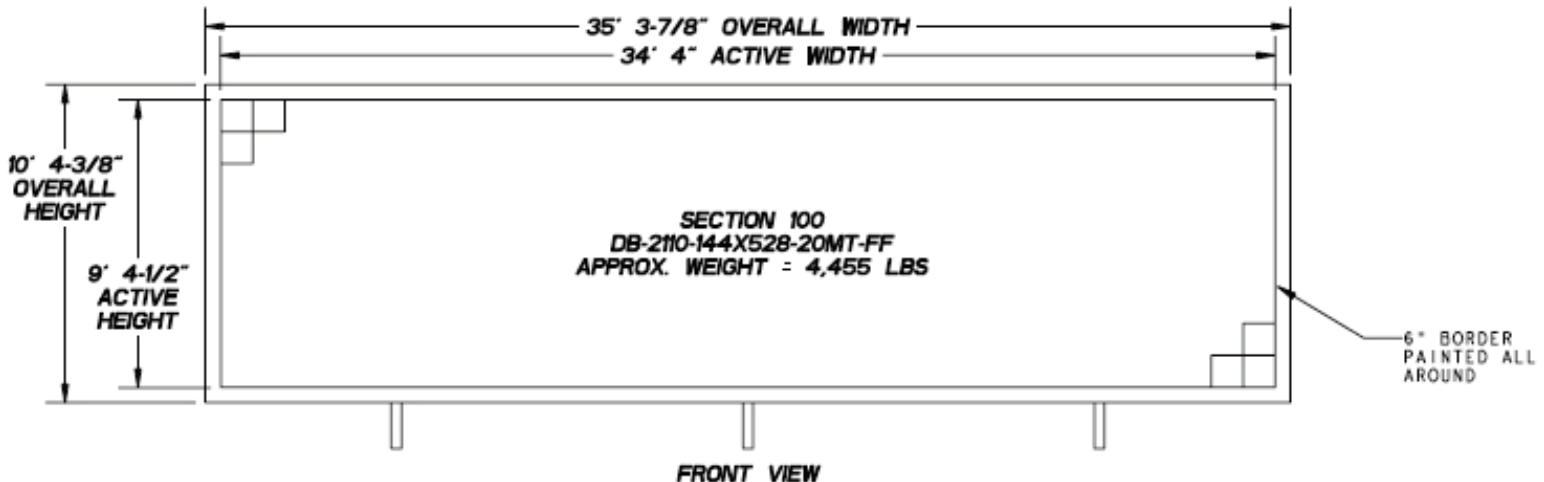

7207 Kavanaugh Road
Crestwood, KY 40014
866.518.2330
www.americanpressbox.com

REFURBISHED
DIGITAL VIDEO DISPLAY

10'6" X 36' - 20MM

MODEL D SIZE:
10'6" X 36' - 20MM

This product is ideal for intermediate to large football arenas at the high school and small collegiate level. The display can be used to show live game stats, player profile, scores, and pre-recorded videos. Use it to promote booster programs and communicate relevant information to attendees. Live feed, and replay capability is available at an additional cost.

Physical Specifications

- Cabinet Size - 10'-4 3/8" x 35'-3 7/8"
- Active Area - 9'-5 1/2" x 34'-4"
- Pixel Pitch - 20mm
- Pixel Matrix - 144h x 528w
- Power (Amps/Leg) - 90 amps
- Weight - 4,455 lbs

Electrical Specifications

- System Voltage - 120/240 (3 Wires+ GND)
- Number of Poles - 2
- Maximum Watts - 20,880
- Amperes Per Line - 90

Operational Specifications

- Pixel Spacing - .78" (20mm)
- Viewing Angle (H) - 90
- Viewing Angle (V) - 40
- Brightness (nits) - 2,700-3000
- Video Processing - 19 Bit, 100% Digital
- Dimming Control - Light Sensing (auto or manual)
- Lifetime Rating - 100,000 hours*
- Service - Front Access
- Graphic Capability - Full Color Text, Graphics and Video