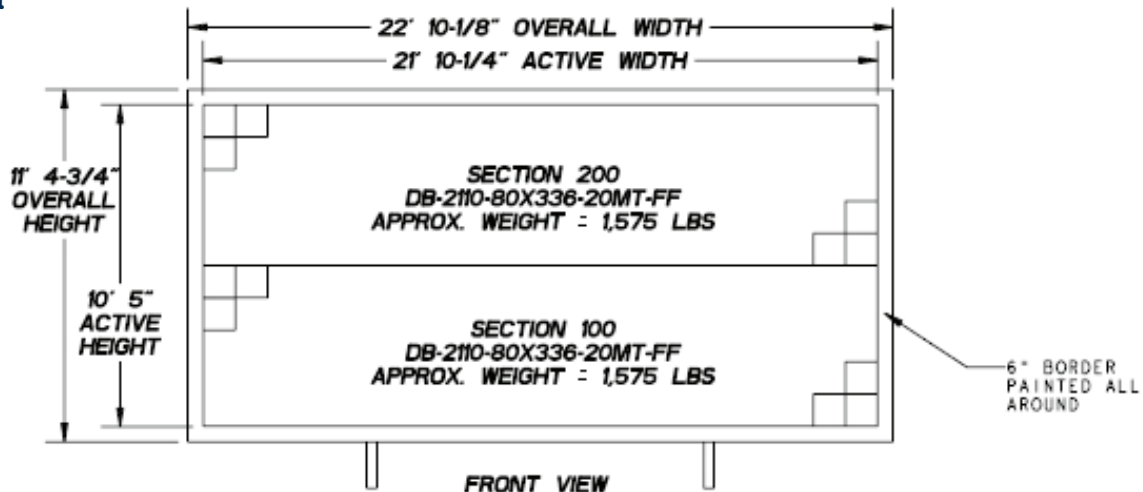

7207 Kavanaugh Road  
Crestwood, KY 40014  
866.518.2330  
www.americanpressbox.com

**REFURBISHED**  
**DIGITAL VIDEO DISPLAY**

**11' X 22' - 20MM**

**MODEL D SIZE:**  
**11' X 22' - 20MM**

This product is ideal for small sports arenas like football and baseball fields at the high school and small collegiate level. Product can be used to show live game stats, player profile, scores, and pre-recorded videos, promote booster programs, and communicate relevant information to your attendees. Live feed and replay capability is available at an additional cost.

**Physical Specifications**

- Cabinet Size - 11'-43/4" x 22'-101/8"
- Active Area - 10'-5" x 21'-101/4"
- Pixel Pitch - 20mm
- Pixel Matrix - 160h x 336w
- Power (Amps/Leg) - 69 amps
- Weight - 3,150 lbs

**Electrical Specifications**

- System Voltage - 120/24 (3 Wires+ GND)
- Number of Poles - 2
- Maximum Watts - 15,840
- Amperes Per Line - 69

**Operational Specifications**

- Pixel Spacing - .78" (20mm)
- Viewing Angle (H) - 90
- Viewing Angle (V) - 40
- Brightness (nits) - 2,700-3000
- Video Processing - 19 Bit, 100% Digital
- Dimming Control - Light Sensing (auto or manual)
- Lifetime Rating - 100,000 hours\*
- Service - Front Access
- Graphic Capability - Full Color Text, Graphics and Video