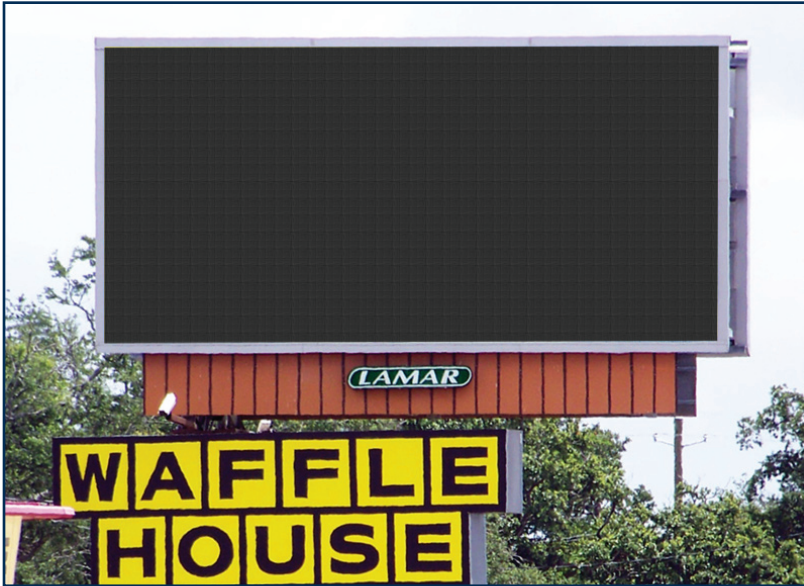

7207 Kavanaugh Road
Crestwood, KY 40014
866.518.2330
www.americanpressbox.com

REFURBISHED
DIGITAL VIDEO DISPLAY

12' X 25' - 20MM

MODEL D SIZE:
12' X 25' - 20MM

This product is ideal for small sports arenas like football and baseball fields at the high school and small collegiate level. Product can be used to show live game stats, player profile, scores, and pre-recorded videos, promote booster programs, and communicate relevant information to your attendees. Live feed and replay capability is available at an additional cost.

Physical Specifications

- Cabinet Size - 12'-5 1/4" x 25'-11 1/2"
- Active Area - 11'-5 1/2" x 24'-11 3/4"
- Pixel Pitch - 20mm
- Pixel Matrix - 176h x 384w
- Power (Amps/Leg) - 79.5 amps
- Weight - 3,960 lbs