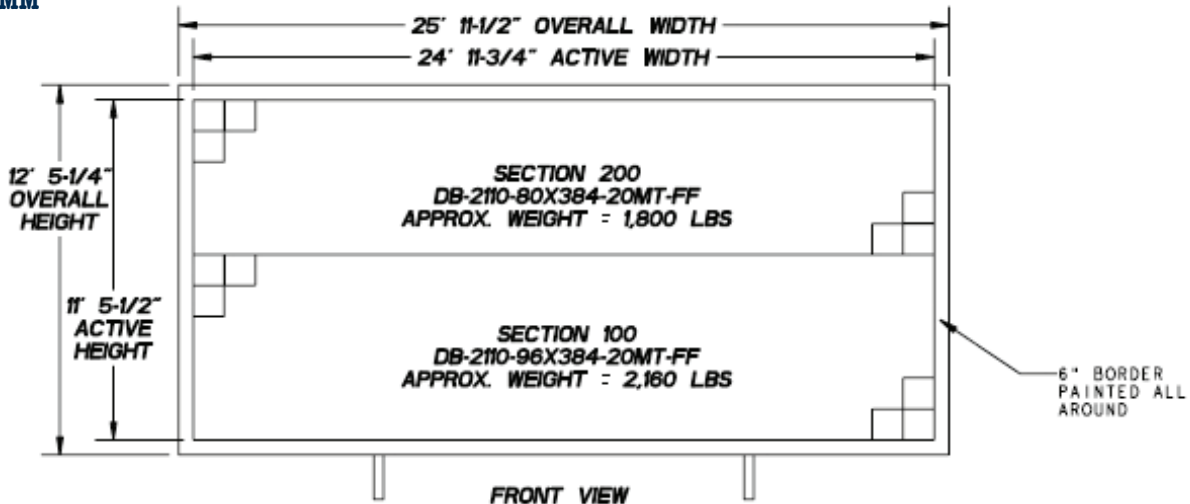

7207 Kavanaugh Road
Crestwood, KY 40014
866.518.2330
www.americanpressbox.com

REFURBISHED
DIGITAL VIDEO DISPLAY

12' X 25' - 20MM

MODEL D SIZE:
12' X 25' - 20MM

This product is ideal for small sports arenas like football and baseball fields at the high school and small collegiate level. Product can be used to show live game stats, player profile, scores, and pre-recorded videos, promote booster programs, and communicate relevant information to your attendees. Live feed and replay capability is available at an additional cost.

Physical Specifications

- Cabinet Size - 12'-5 1/4" x 25'-11 1/2"
- Active Area - 11'-5 1/2" x 24'-11 3/4"
- Pixel Pitch - 20mm
- Pixel Matrix - 176h x 384w
- Power (Amps/Leg) - 79.5 amps
- Weight - 3,960 lbs

Electrical Specifications

- System Voltage - 120/240 (3 Wires+ GND)
- Number of Poles - 2
- Maximum Watts - 19,800
- Amperes Per Line - 79.5

Operational Specifications

- Pixel Spacing - .78" (20mm)
- Viewing Angle (H) - 90
- Viewing Angle (V) - 40
- Brightness (nits) - 2,700-3000
- Video Processing - 19 Bit, 100% Digital
- Dimming Control - Light Sensing (auto or manual)
- Lifetime Rating - 100,000 hours*
- Service - Front Access
- Graphic Capability - Full Color Text, Graphics and Video