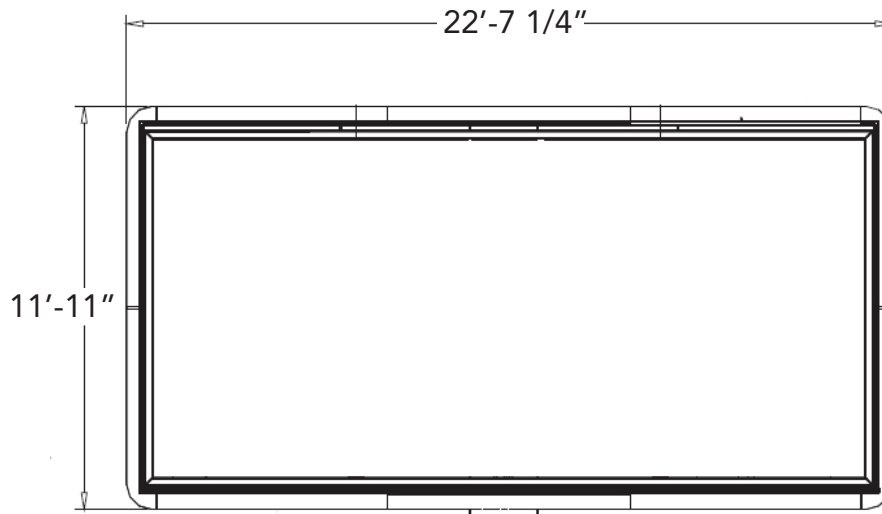

7207 Kavanaugh Road
Crestwood, KY 40014
866.518.2330
www.americanpressbox.com

REFURBISHED
DIGITAL VIDEO DISPLAY

11' X 22' - 19MM

MODEL Y SIZE:
11' X 22' - 19MM

This product is ideal for small sports arenas like football and baseball fields at the high school and small collegiate level. Product can be used to show live game stats, player profile, scores, and pre-recorded videos, promote booster programs, and communicate relevant information to your attendees. Live feed and replay capability is available at an additional cost.

Physical Specifications

- Cabinet Size - 11'-11" x 22'-7 1/4"
- Active Area - 10'-6 1/8" x 21'-6 1/4"
- Pixel Pitch - 19mm
- Pixel Matrix - 160h x 336w
- Power (Amps/Leg) - 142 amps
- Weight - 4,000 lbs

Electrical Specifications

- System Voltage - 120/24 (3 Wires+ GND)
- Number of Poles - 2

Operational Specifications

- Pixel Spacing - .75" (19.05mm)
- Viewing Angle (H) - 140
- Viewing Angle (V) - 65
- Brightness (nits) - 3,000-3,500
- Video Processing - 19 Bit, 100% Digital
- Dimming Control - Light Sensing (auto or manual)
- Lifetime Rating - 100,000 hours*
- Service - Front Access
- Graphic Capability - Full Color Text, Graphics and Video