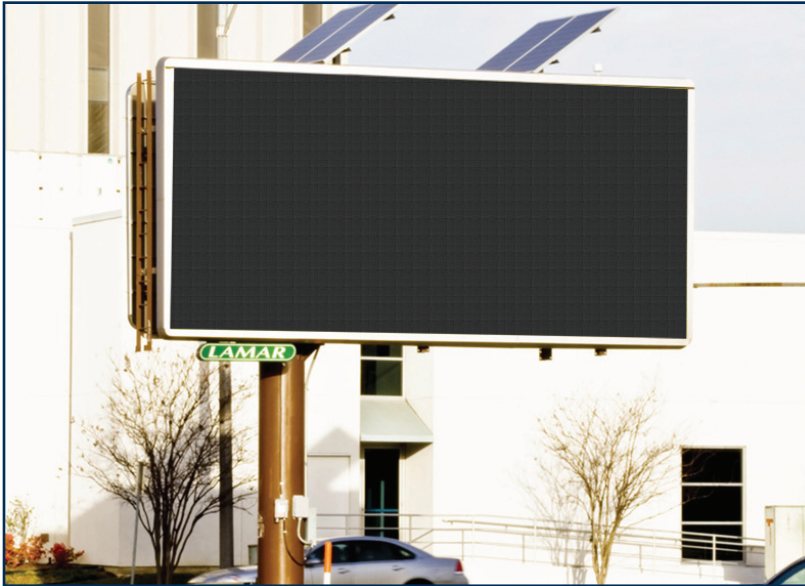

7207 Kavanaugh Road
Crestwood, KY 40014
866.518.2330
www.americanpressbox.com

REFURBISHED
DIGITAL VIDEO DISPLAY

11' X 22' - 20MM

MODEL Y SIZE:
11' X 22' - 20MM

This product is ideal for small sports arenas like football and baseball fields at the high school and small collegiate level. Product can be used to show live game stats, player profile, scores, and pre-recorded videos, promote booster programs, and communicate relevant information to your attendees. Live feed and replay capability is available at an additional cost.

Physical Specifications

- Cabinet Size - 11'-43/4" x 22'-101/8"
- Active Area - 10'-5" x 21'-101/4"
- Pixel Pitch - 20mm
- Pixel Matrix - 160h x 336w
- Power (Amps/Leg) - 69 amps
- Weight - 3,150 lbs

Electrical Specifications

- System Voltage - 120/24 (3 Wires+ GND)
- Number of Poles - 2
- Maximum Watts - 15,840
- Amperes Per Line - 69

Operational Specifications

- Pixel Spacing - .78" (20mm)
- Viewing Angle (H) - 90
- Viewing Angle (V) - 40
- Brightness (nits) - 2,700-3000
- Video Processing - 19 Bit, 100% Digital
- Dimming Control - Light Sensing (auto or manual)
- Lifetime Rating - 100,000 hours*
- Service - Front Access
- Graphic Capability - Full Color Text, Graphics and Vide